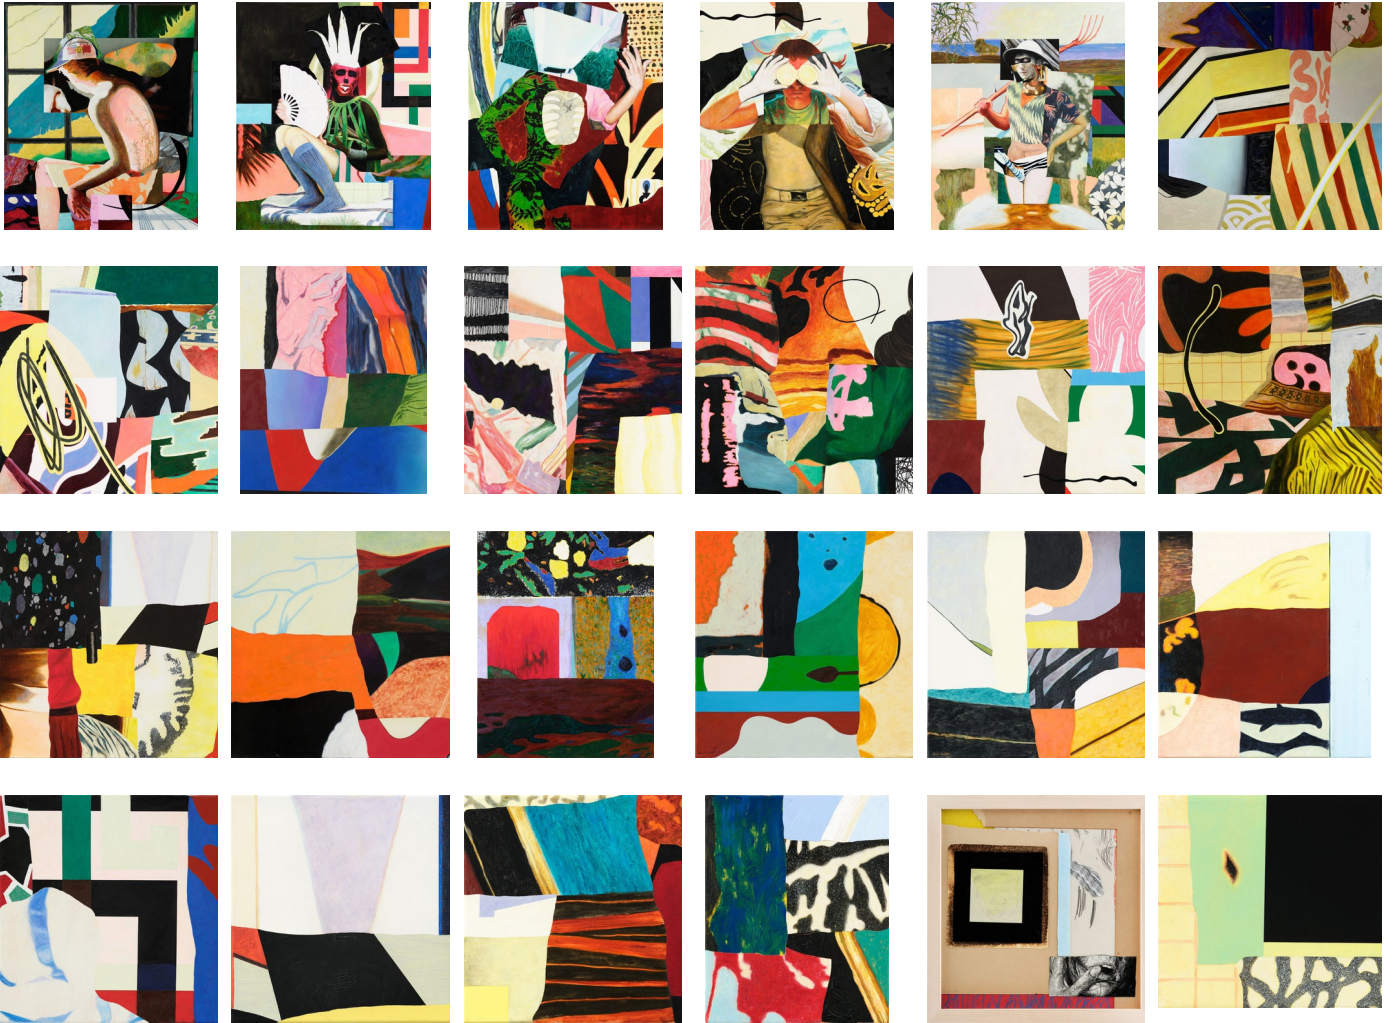

Wetterling Gallery

LOVE LUNDELL

OMEN

April 25 – May 25, 2024