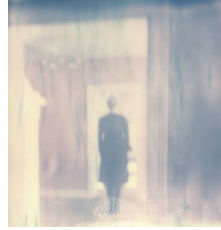

Astrid Kruse Jensen
Weightless Dreams, 2022
Archival fiber print
32.0h x 31.0w in
82.0h x 80.0w cm
Ed. 1 of 5 + 2 AP
(ASK042)