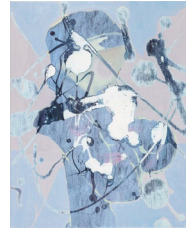

Alexis Soul-Gray
Sarah searching, 2024
Oil and bleach on linen
30 x 24 cm
(ASG060)