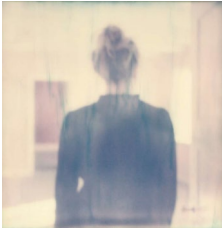

Wetterling Gallery

For Market art fair 2024, Wetterling Gallery is pleased to present a dual booth, with works by the Danish photography-based visual artist Astrid Kruse Jensen, and paintings by the British artist Alexis Soul-Gray.